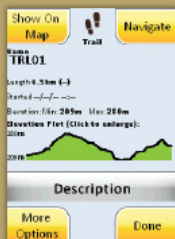

Trail Detail