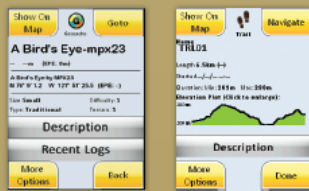

Trail Detail

Geocaching